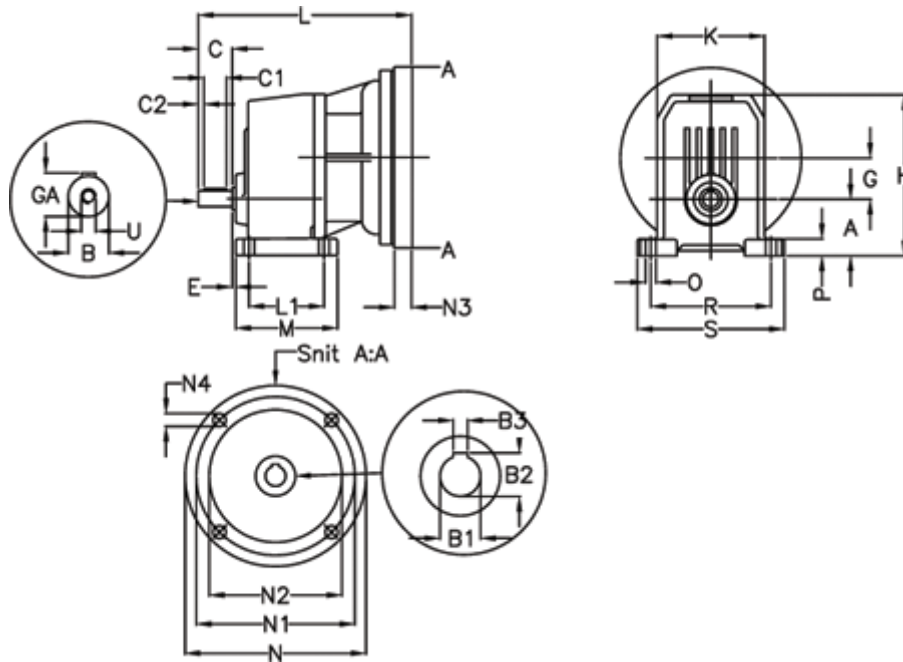

Article number: 40550500881235

Description: Single Stage Helical Gear
S 501-8,8-P90B5

Measures

A = 82	E = 25.5	M = 190.0	R = 225
B = 38	F = 10x8x60	N = 200	S = 270
B1 = 24	G = 73.5	N1 = 165	U = M12
B2 = 27.3	GA = 41.0	N2 = 130	
B3 = 8	H = 278.5	N3 = -	
C = 80	K = 185	N4 = M10x12	
C1 = 60	L = 334	O = 18	
C2 = 10	L1 = 145.0	P = 25.0	